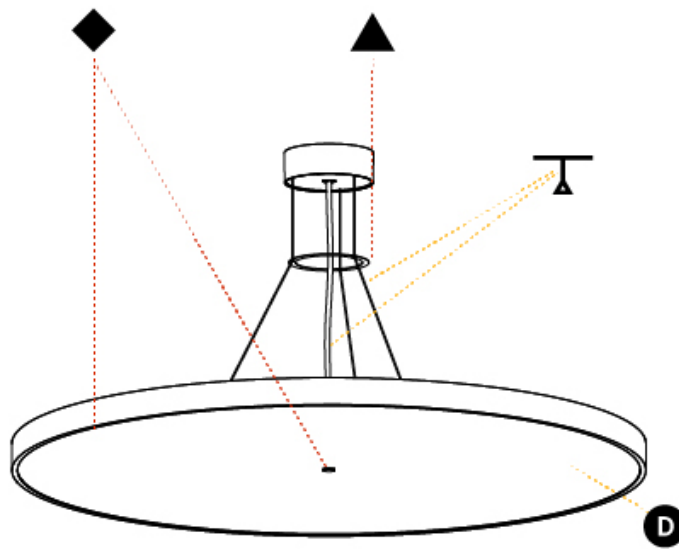

A300007-

PROJECT
TYPE
SPECIFIER
QUANTITY
DATE